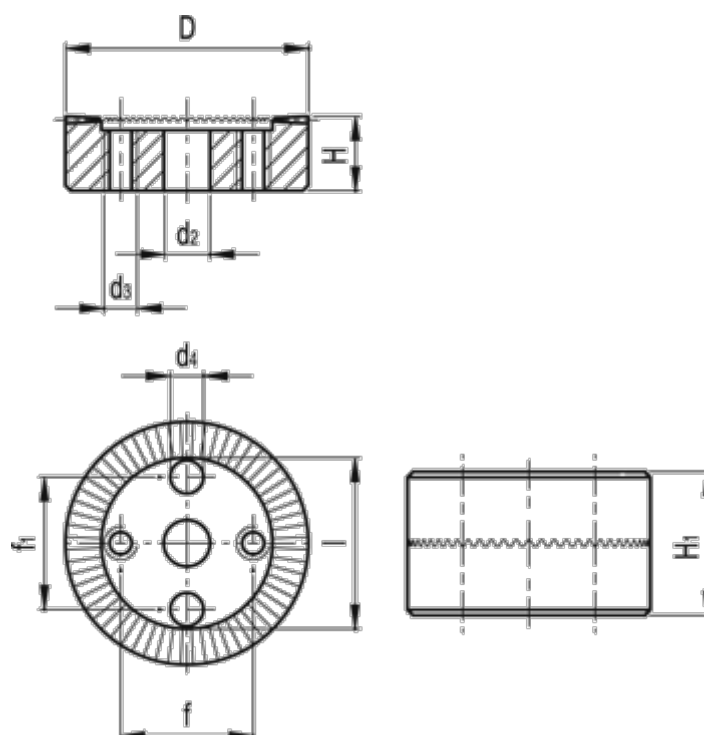

# Data Sheet

Article number: 206575383

Description: E+G Serrated locking plate  
GN 187.4-40-60-D-NI

## Measures

D	= 40	l	= 30.0
d	= M8	Number of teeth	= 60
d1	= 6.3	Weight (g)	= 84
d4 H11	= 6		
f	= 23		
f1	= 23		
H +/-0.9	= 11.5		
H1	= 23		